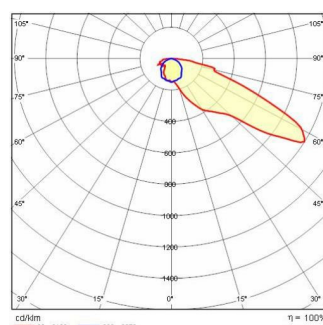

Photometric data