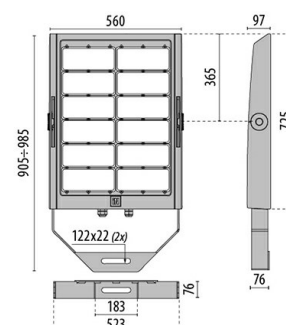

SQUARE PRO 64/2 A/M

Part number	06270294
Lampholder:	LED
Light Source:	LED
Wattage:	550 W
Finish:	GR-94 / Metallic grey / Textured
Insulation class:	I
Degree of protection:	IP66
IK-J-xxIP:	IK07 3J xx5
CRI:	70
Kelvin:	4000
Optic:	ASYMMETRIC MEDIUM REFLECTOR
Lightsource lumen output:	74240 lm
Luminaire lumen output:	64345 lm
L:	L80
B:	B10
Lifetime:	108000 h
Ta MIN luminaire:	-40°
Ta MAX luminaire:	50°

Description

LED floodlight with superior output for interior and exterior professional lighting of large areas and sports' facilities, comprising of:

- Die-cast aluminium housing chemically pre-treated and painted with polyester powder coating
- Optical unit comprising of lenses especially designed for a maximum performance and light distribution. The lenses are made of a specific optical polycarbonate which ensures the best available transmittance combined with the maximum achievable resistance to UV rays and heat
- Asymmetrical optic
- Anti-aging silicone gasket
- Built-in electrical connection box with aluminium cover
- Waterproof cable gland M25x1.5 for cables Ø 9- Ø 16 mm
- Light beam obtained by the combination of multiple LED modules
- Stainless steel external screws
- Steel bracket, hot galvanised and painted in polyester powder
- Graduated goniometer for aiming purposes
- The SQUARE PRO output includes the losses of the power unit
- To feed the SQUARE PRO only use the supply groups supplied as accessories
- The DALI power supply BOX can be connected to the projector with maximum cable length 2 m.
- Photometric data measure according to UNI EN 13032-4 and IES LM-79-08

Photometric data

Technical drawings

CONTROL GEAR

SQUARE PRO 64/2

14473401
Drivers unit 600 W - 1,4 A - 2CH - 220-240 V 50/60 Hz

14473894
Drivers box 600 W - 1,4 A - 2CH - 220-240 V 50/60 Hz

14473994
Drivers box 600 W 1,4A-2CH-DIM DALI